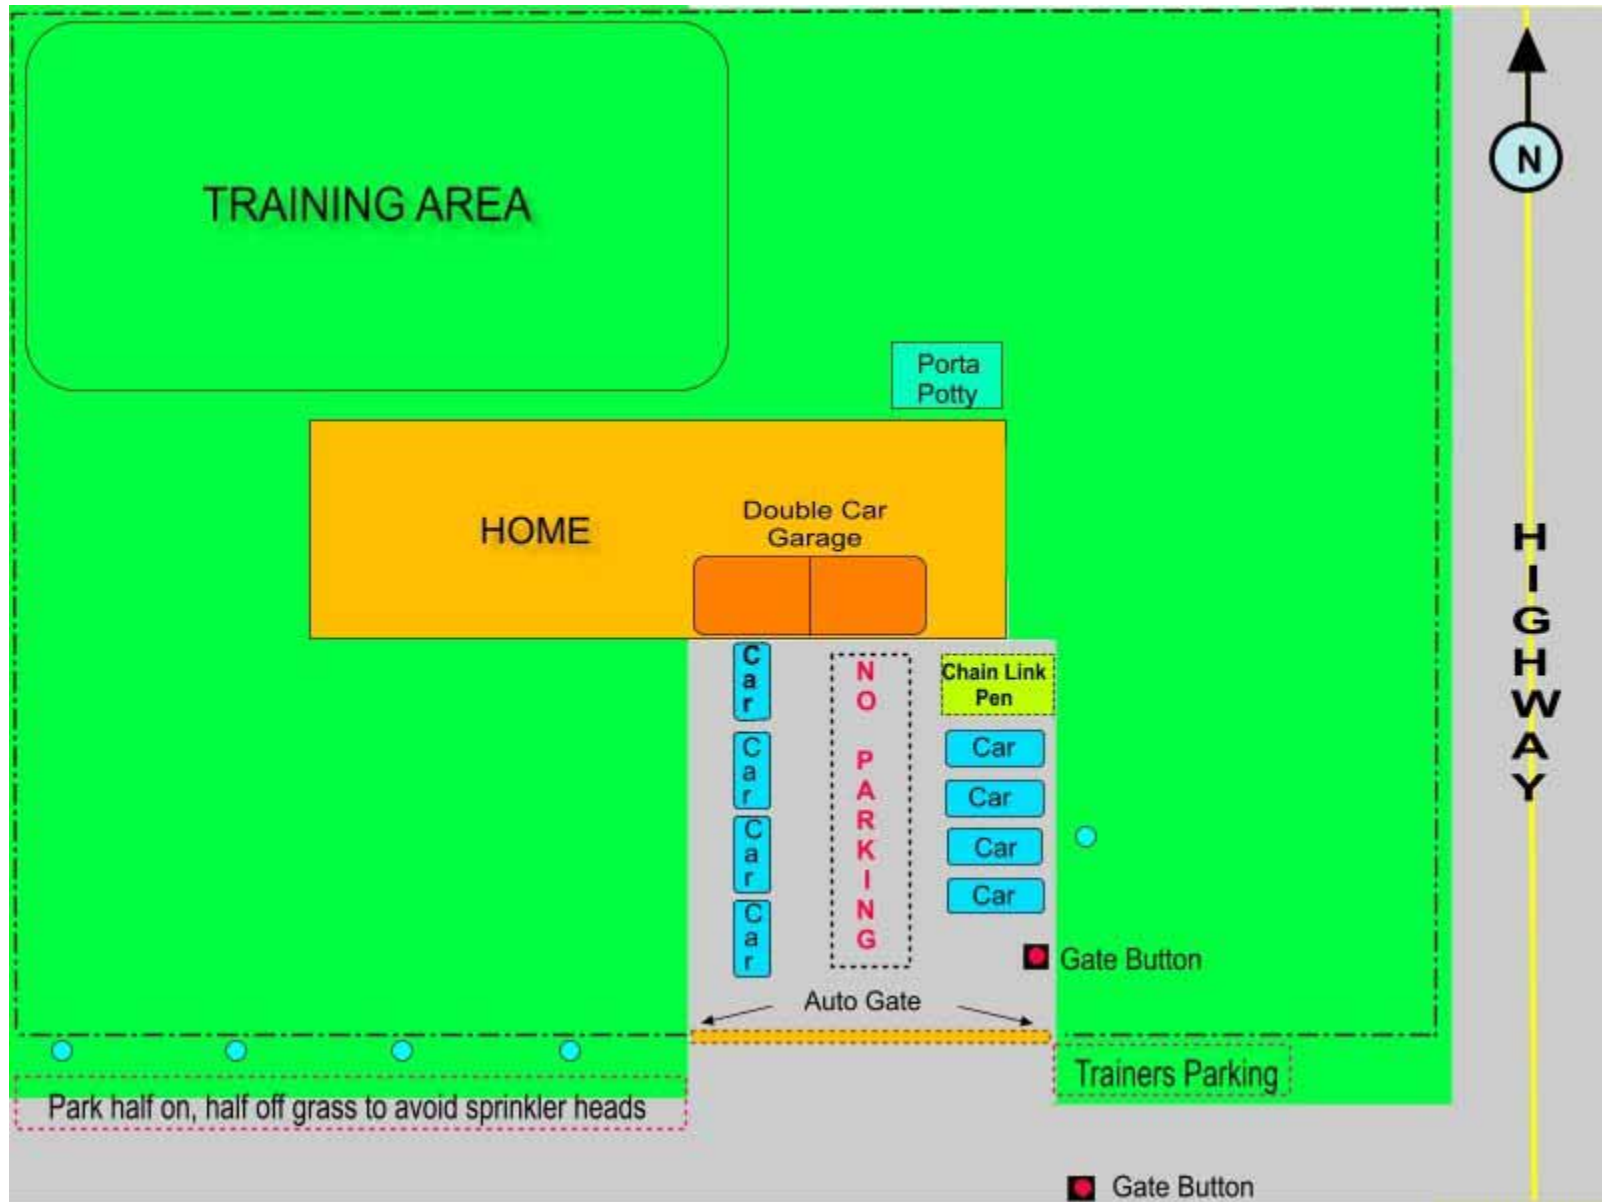

DURANGO AGILITY DOGS TRAINING FIELD PARKING LAYOUT

● Indicates sprinkler heads

Important! No parking or driving on any grass inside the property (Including either side of driveway inside gate).